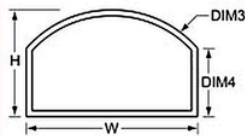

CT
Circle Top
 Required Dim: W, H
 Height / Radius = Exactly 1/2 the width

EB
Eyebrow
 Required Dim: W, H
 Height is less than 1/2 the width
 Radius is continuous
 Corner angle must be above angle limits

OV
Oval
 Required Dim: W, H
 DIM4 (Minor Radius) must be above profile limits

TRE
Triangle Equilateral
 Required Dim: W
 On this style, all sides are equal

HXX
Hexagon with Extended Legs
 Required Dim: W, H

CTX
Circle Top with Extended Legs
 Required Dim: W, H, DIM4
 DIM4 = Length of Leg
 Radius (DIM3) is exactly 1/2 the width

EBX
Eyebrow with Extended Legs
 Required Dim: W, H, DIM4
 Height of curve must be less than 1/2 the width
 DIM4 must be above profile limits