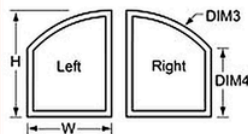

CTX
Circle Top with Extended Legs
 Required Dim: W, H, DIM4
 DIM4 = Length of Leg
 Radius (DIM3) is exactly 1/2 the width

EBX
Eyebrow with Extended Legs
 Required Dim: W, H, DIM4
 Height of curve must be less than 1/2 the width
 DIM4 must be above profile limits

HBL or HBR*
Half Eyebrow (Left or Right)*
 Required Dim: W, H
 Corner angle must be above angle limits
 View required for single units: OSLI or ISLO

CHX
Cathedral with Extended Legs
 Required Dim: W, H, DIM4
 DIM3 (Radius) must be above profile limits

OT
Octagon
 Required Dim: W
 On this style, all sides are equal

PTL or PTR
Pentagon (Left or Right)
 Required Dim: W, H, DIM3, DIM4
 View required for single units: OSLI or ISLO

QAL or QAR*
Quarter Arch (Left or Right)*
 Required Dim: W, H
 On quarter arches, the width and height are equal
 View required for single units: OSLI or ISLO

HXL or HXR*
Half Eyebrow (Left or Right) with Extended Legs*
 Required Dim: W, H, DIM4
 DIM4 must be above profile limits
 View required for single units: OSLI or ISLO

TZL or TZR
Trapezoid (Left or Right)
 Required Dim: W, H, DIM3
 View required for single units: OSLI or ISLO