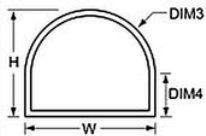

CT
Circle Top
 Required Dim: W, H
 Height / Radius = Exactly 1/2 the width

EB
Eyebrow
 Required Dim: W, H
 Height is less than 1/2 the width
 Radius is continuous
 Corner angle must be above angle limits

OV
Oval
 Required Dim: W, H
 DIM4 (Minor Radius) must be above profile limits

TRE
Triangle Equilateral
 Required Dim: W
 On this style, all sides are equal

HXX
Hexagon with Extended Legs
 Required Dim: W, H

CTX
Circle Top with Extended Legs
 Required Dim: W, H, DIM4
 DIM4 = Length of Leg
 Radius (DIM3) is exactly 1/2 the width

EBX
Eyebrow with Extended Legs
 Required Dim: W, H, DIM4
 Height of curve must be less than 1/2 the width
 DIM4 must be above profile limits