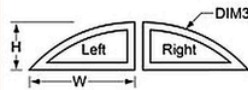

CTX
Circle Top with Extended Legs
 Required Dim: W, H, DIM4
 DIM4 = Length of Leg
 Radius (DIM3) is exactly 1/2 the width

EBX
Eyebrow with Extended Legs
 Required Dim: W, H, DIM4
 Height of curve must be less than 1/2 the width
 DIM4 must be above profile limits

CH
Cathedral
 Required Dim: W, H
 DIM3 (Radius) must be above profile limits

TRI
Triangle Isosceles
 Required Dim: W, H
 On this style, two sides are equal

PT
Pentagon
 Required Dim: W, H, DIM3

FC
Full Circle
 Required Dim: W
 Width and height are equal
 Radius is exactly 1/2 the width

HBL or HBR*
Half Eyebrow (Left or Right)*
 Required Dim: W, H
 Corner angle must be above angle limits
 View required for single units: OSLI or ISLO

CHX
Cathedral with Extended Legs
 Required Dim: W, H, DIM4
 DIM3 (Radius) must be above profile limits

OT
Octagon
 Required Dim: W
 On this style, all sides are equal

PTL or PTR
Pentagon (Left or Right)
 Required Dim: W, H, DIM3, DIM4
 View required for single units: OSLI or ISLO

QAL or QAR*
Quarter Arch (Left or Right)*
 Required Dim: W, H
 On quarter arches, the width and height are equal
 View required for single units: OSLI or ISLO