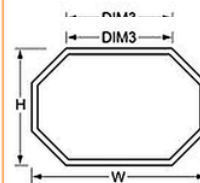

HBL or HBR*
Half Eyebrow (Left or Right)*
 Required Dim: W, H
 Corner angle must be above angle limits
 View required for single units: OSLI or ISLO

CHX
Cathedral with Extended Legs
 Required Dim: W, H, DIM4
 DIM3 (Radius) must be above profile limits

OT
Octagon
 Required Dim: W
 On this style, all sides are equal

PTL or PTR
Pentagon (Left or Right)
 Required Dim: W, H, DIM3, DIM4
 View required for single units: OSLI or ISLO

QAL or QAR*
Quarter Arch (Left or Right)*
 Required Dim: W, H
 On quarter arches, the width and height are equal
 View required for single units: OSLI or ISLO

HXL or HXR*
Half Eyebrow (Left or Right) with Extended Legs*
 Required Dim: W, H, DIM4
 DIM4 must be above profile limits
 View required for single units: OSLI or ISLO

TZL or TZR
Trapezoid (Left or Right)
 Required Dim: W, H, DIM3
 View required for single units: OSLI or ISLO