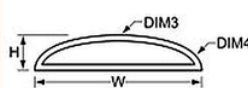

OT
Octagon
 Required Dim: W
 On this style, all sides are equal

PTL or PTR
Pentagon (Left or Right)
 Required Dim: W, H, DIM3, DIM4
 View required for single units: OSLI or ISLO

QAL or QAR*
Quarter Arch (Left or Right)*
 Required Dim: W, H
 On quarter arches, the width and height are equal
 View required for single units: OSLI or ISLO

HXL or HXR*
Half Eyebrow (Left or Right) with Extended Legs*
 Required Dim: W, H, DIM4
 DIM4 must be above profile limits
 View required for single units: OSLI or ISLO

TZL or TZR
Trapezoid (Left or Right)
 Required Dim: W, H, DIM3
 View required for single units: OSLI or ISLO

OTX
Octagon with Extended Legs
 Required Dim: W, H

PTE
Pentagon Equilateral
 Required Dim: W, H
 On this style, all sides are equal

QXL or QXR*
Quarter Arch (Left or Right) with Extended Legs*
 Required Dim: W, H, DIM4
 Width and Radius are equal
 View required for single units: OSLI or ISLO