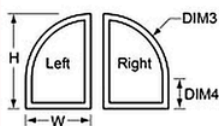

OT
Octagon
 Required Dim: W
 On this style, all sides are equal

PTL or PTR
Pentagon (Left or Right)
 Required Dim: W, H, DIM3, DIM4
 View required for single units: OSLI or ISLO

QAL or QAR*
Quarter Arch (Left or Right)*
 Required Dim: W, H
 On quarter arches, the width and height are equal
 View required for single units: OSLI or ISLO

HXL or HXR*
Half Eyebrow (Left or Right) with Extended Legs*
 Required Dim: W, H, DIM4
 DIM4 must be above profile limits
 View required for single units: OSLI or ISLO

TZL or TZR
Trapezoid (Left or Right)
 Required Dim: W, H, DIM3
 View required for single units: OSLI or ISLO

OTX
Octagon with Extended Legs
 Required Dim: W, H

PTE
Pentagon Equilateral
 Required Dim: W, H
 On this style, all sides are equal

QXL or QXR*
Quarter Arch (Left or Right) with Extended Legs*
 Required Dim: W, H, DIM4
 Width and Radius are equal
 View required for single units: OSLI or ISLO

EP
Ellipse
 Required Dim: W, H
 DIM4 (Minor Radius) must be above profile limits

TRL or TRR
Triangle (Left or Right)
 Required Dim: W, H
 View required for single units: OSLI or ISLO

HX
Hexagon
 Required Dim: W or H
 On this style, all sides are equal