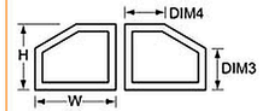

CTX
Circle Top with Extended Legs
 Required Dim: W, H, DIM4
 DIM4 = Length of Leg
 Radius (DIM3) is exactly 1/2 the width

EBX
Eyebrow with Extended Legs
 Required Dim: W, H, DIM4
 Height of curve must be less than 1/2 the width
 DIM4 must be above profile limits

CH
Cathedral
 Required Dim: W, H
 DIM3 (Radius) must be above profile limits

TRI
Triangle Isosceles
 Required Dim: W, H
 On this style, two sides are equal

PT
Pentagon
 Required Dim: W, H, DIM3

FC
Full Circle
 Required Dim: W
 Width and height are equal
 Radius is exactly 1/2 the width

HBL or HBR*
Half Eyebrow (Left or Right)*
 Required Dim: W, H
 Corner angle must be above angle limits
 View required for single units: OSLI or ISLO

CHX
Cathedral with Extended Legs
 Required Dim: W, H, DIM4
 DIM3 (Radius) must be above profile limits

OT
Octagon
 Required Dim: W
 On this style, all sides are equal

PTL or PTR
Pentagon (Left or Right)
 Required Dim: W, H, DIM3, DIM4
 View required for single units: OSLI or ISLO

QAL or QAR*
Quarter Arch (Left or Right)*
 Required Dim: W, H
 On quarter arches, the width and height are equal
 View required for single units: OSLI or ISLO